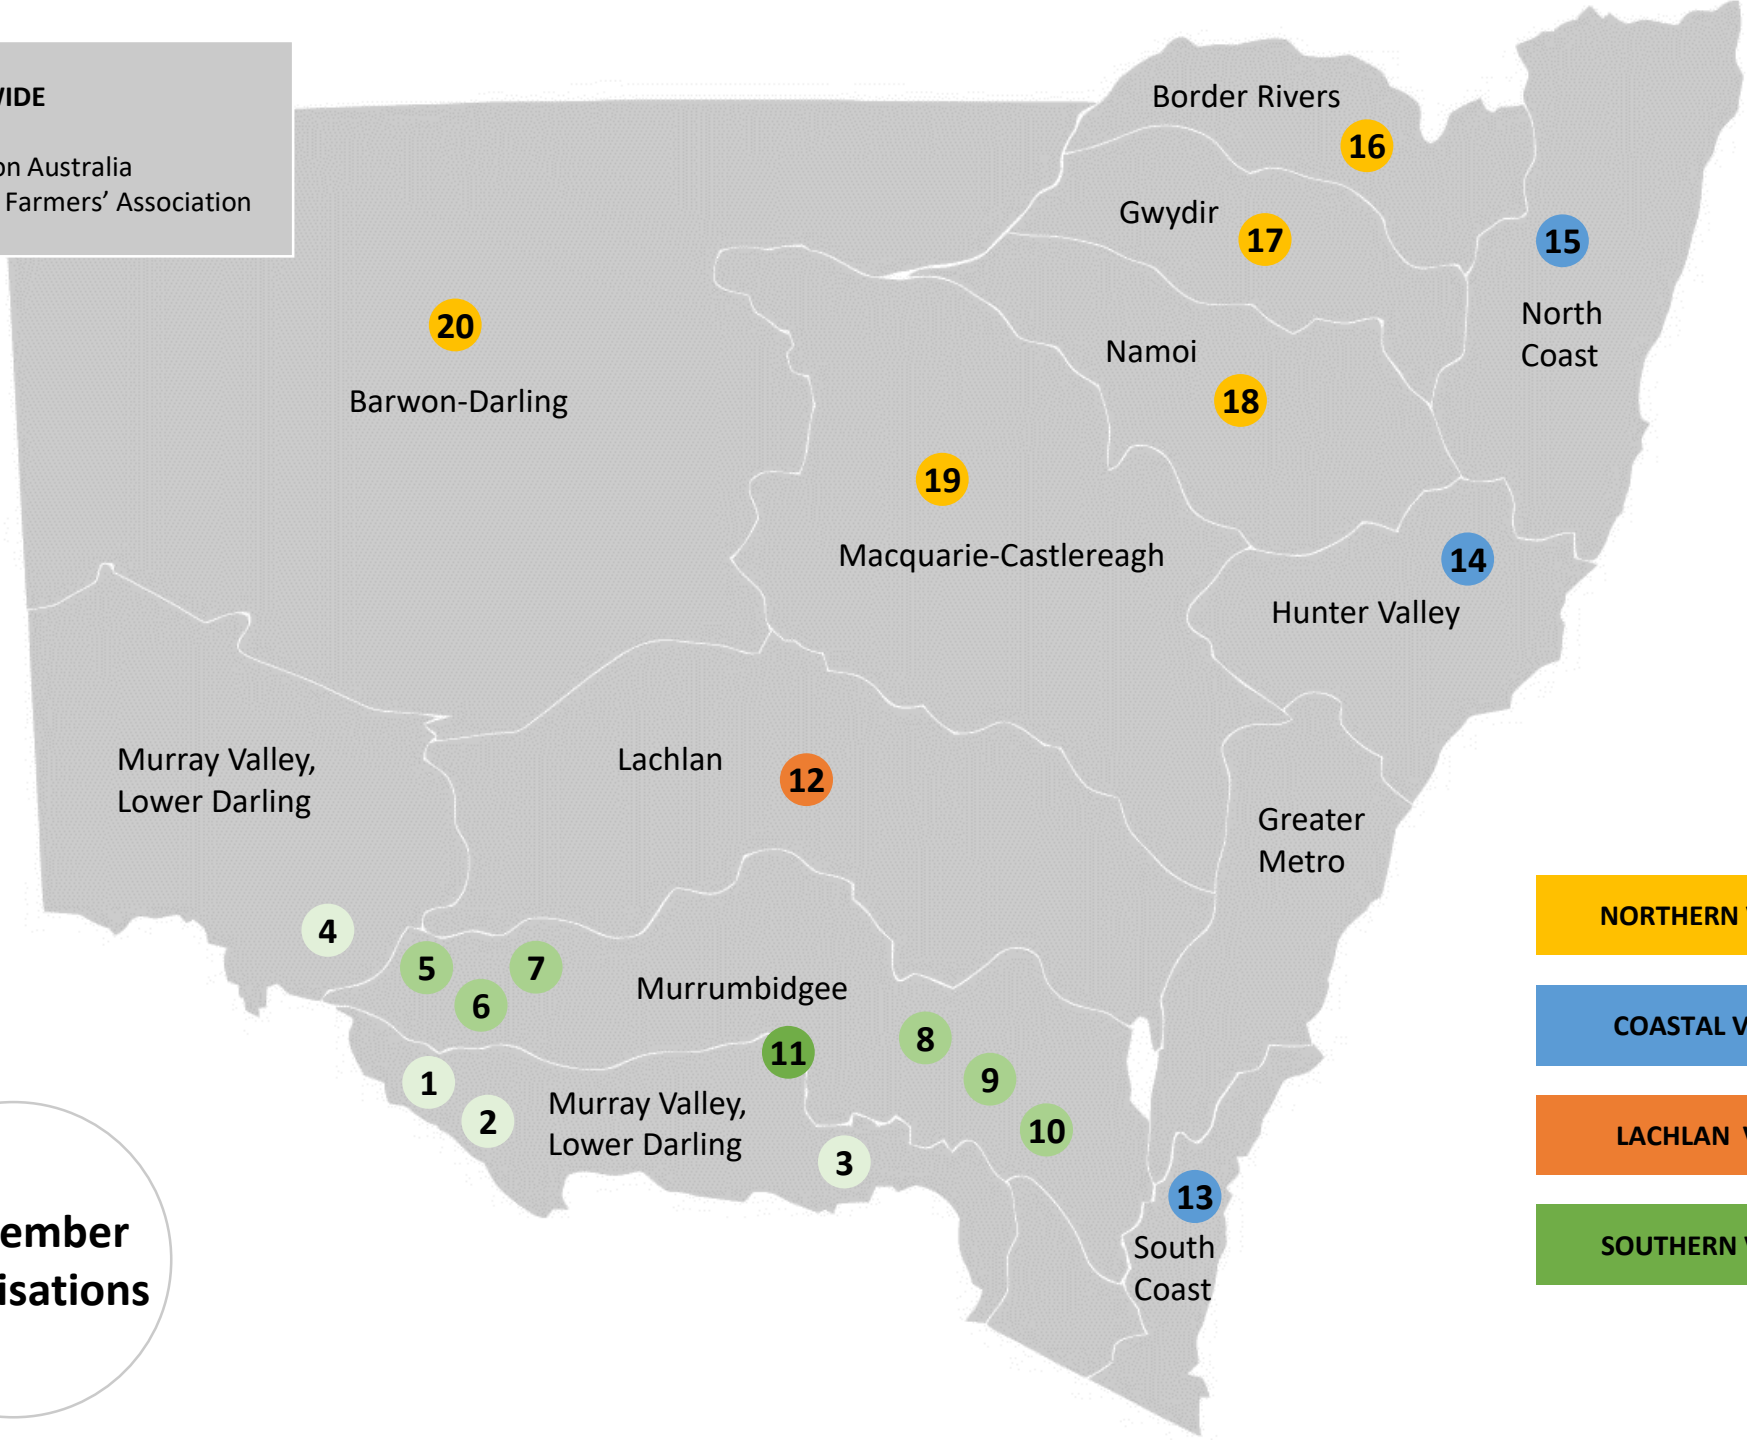

**STATE-WIDE**

- 21) Cotton Australia
- 22) NSW Farmers' Association

**NORTHERN VALLEYS**

**COASTAL VALLEYS**

**LACHLAN VALLEY**

**SOUTHERN VALLEYS**

**22 Member Organisations**

## SOUTHERN VALLEYS

- 1) Murray Irrigation Ltd.
- 2) Murray Valley Private Diverters Inc.
- 3) West Corugan Private Irrigation District
- 4) Western Murray Irrigation Ltd.

- 5) Murrumbidgee Private Irrigators Inc.
- 6) Murrumbidgee Groundwater Inc.
- 7) Murrumbidgee Valley Food and Fibre Association
- 8) Coleambally Irrigation Co-operative Ltd.
- 9) Riverina Winegrape Growers
- 10) YACTAC

## LACHLAN VALLEY

- 12) Lachlan Valley Water

## NORTHERN VALLEYS

- 16) Border Rivers Food and Fibre
- 17) Gwydir Valley Irrigators Association Inc.
- 18) Namoi Water
- 19) Macquarie River Food and Fibre
- 20) Barwon-Darling Water