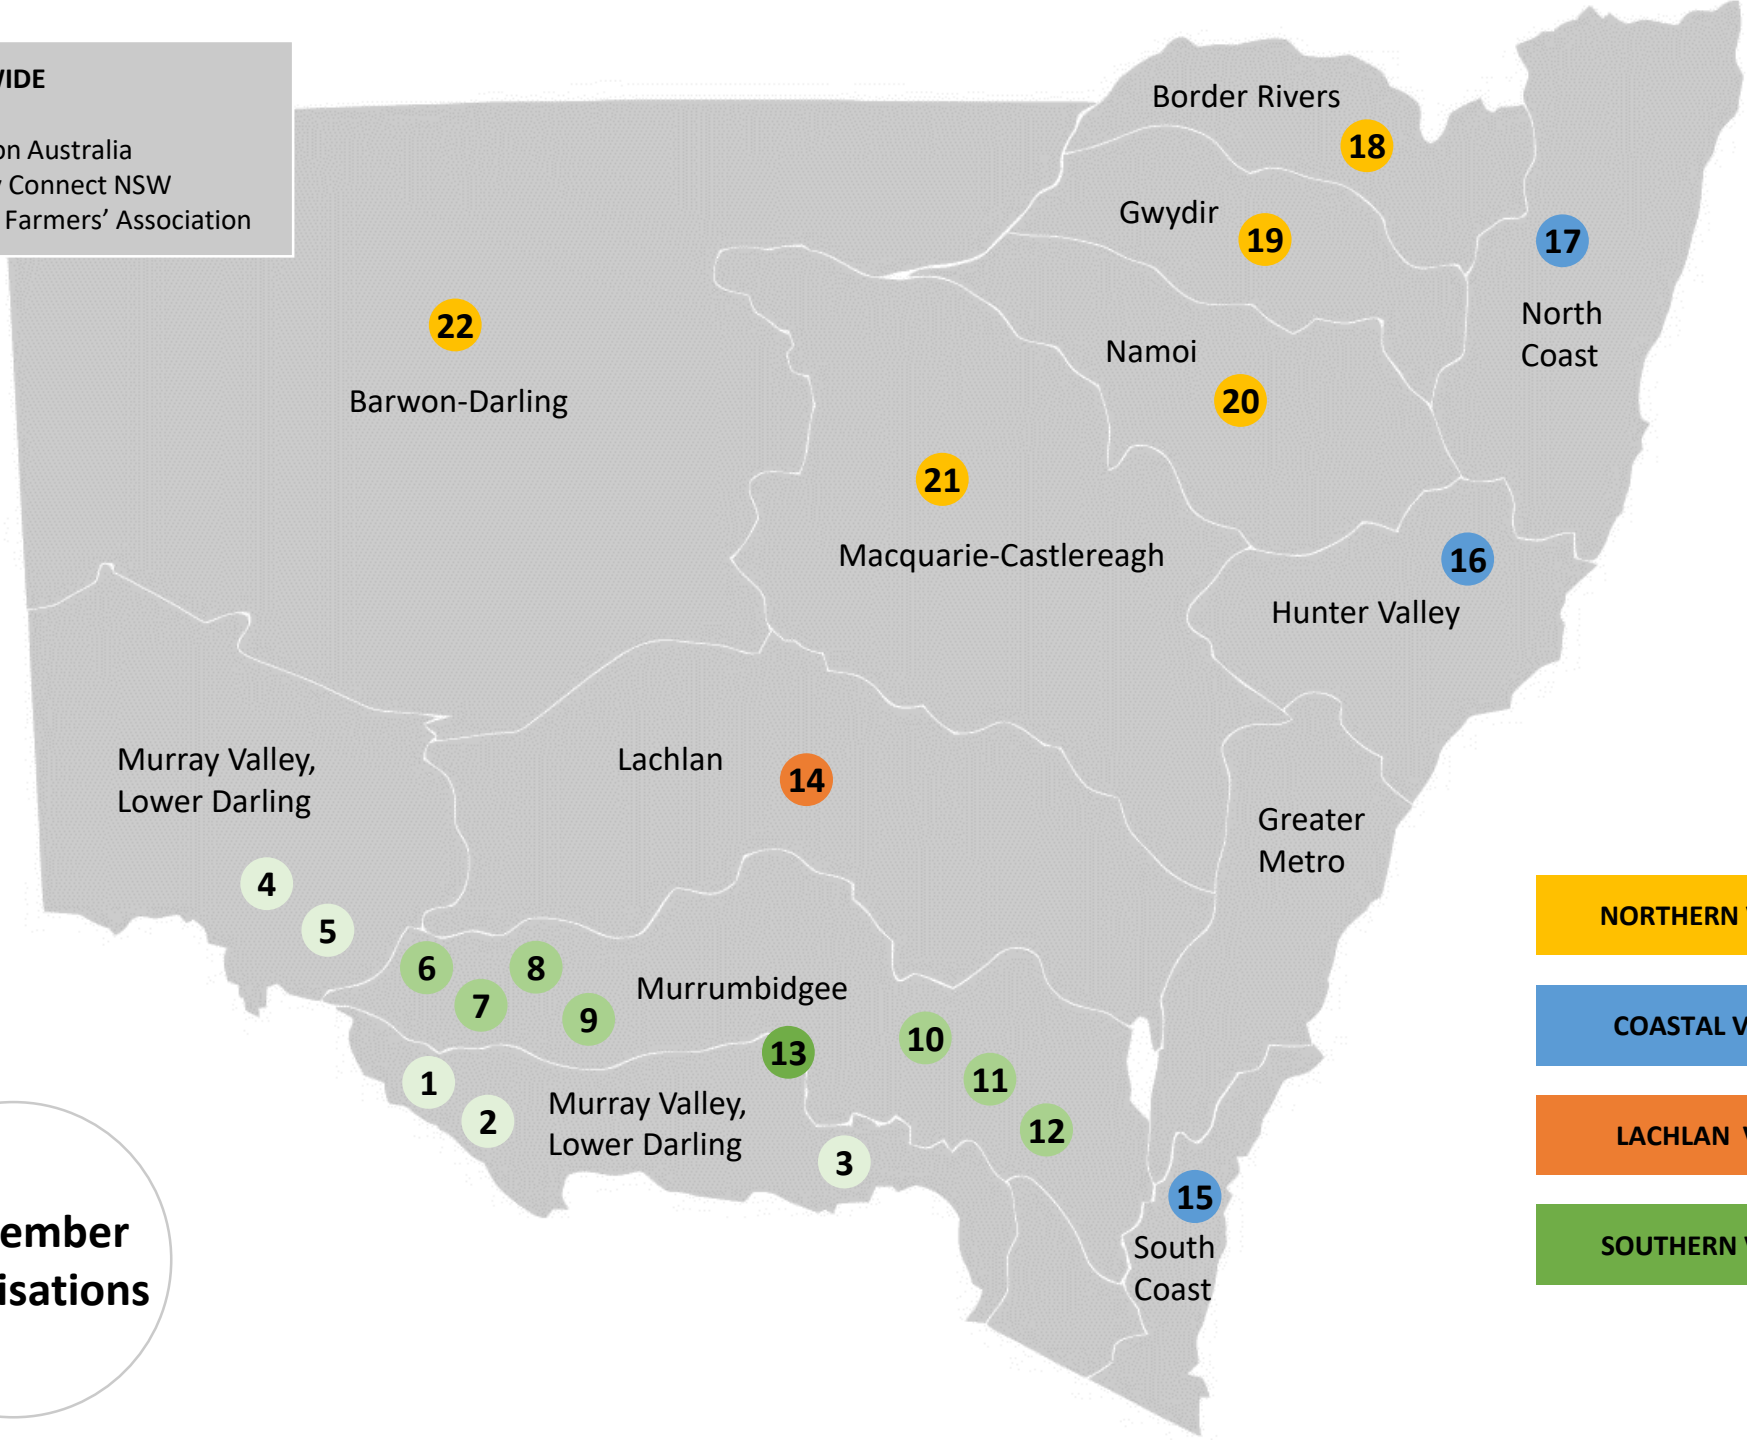

**STATE-WIDE**

- 23) Cotton Australia
- 24) Dairy Connect NSW
- 25) NSW Farmers' Association

**NORTHERN VALLEYS**

**COASTAL VALLEYS**

**LACHLAN VALLEY**

**SOUTHERN VALLEYS**

**25 Member Organisations**

## SOUTHERN VALLEYS

- 1) Murray Irrigation Ltd.
- 2) Murray Valley Private Diverters Inc.
- 3) West Corugan Private Irrigation District
- 4) South West Water Users
- 5) Western Murray Irrigation Ltd.

- 6) Murrumbidgee Private Irrigators Inc.
- 7) Murrumbidgee Groundwater Inc.
- 8) Murrumbidgee Valley Food and Fibre Association
- 9) Murrumbidgee Irrigation Ltd.
- 10) Coleambally Irrigation Co-operative Ltd.
- 11) Wine Grapes Marketing Board
- 12) YACTAC

## LACHLAN VALLEY

- 14) Lachlan Valley Water

## NORTHERN VALLEYS

- 18) Border Rivers Food and Fibre
- 19) Gwydir Valley Irrigators Association Inc.
- 20) Namoi Water
- 21) Macquarie River Food and Fibre
- 22) Barwon-Darling Water