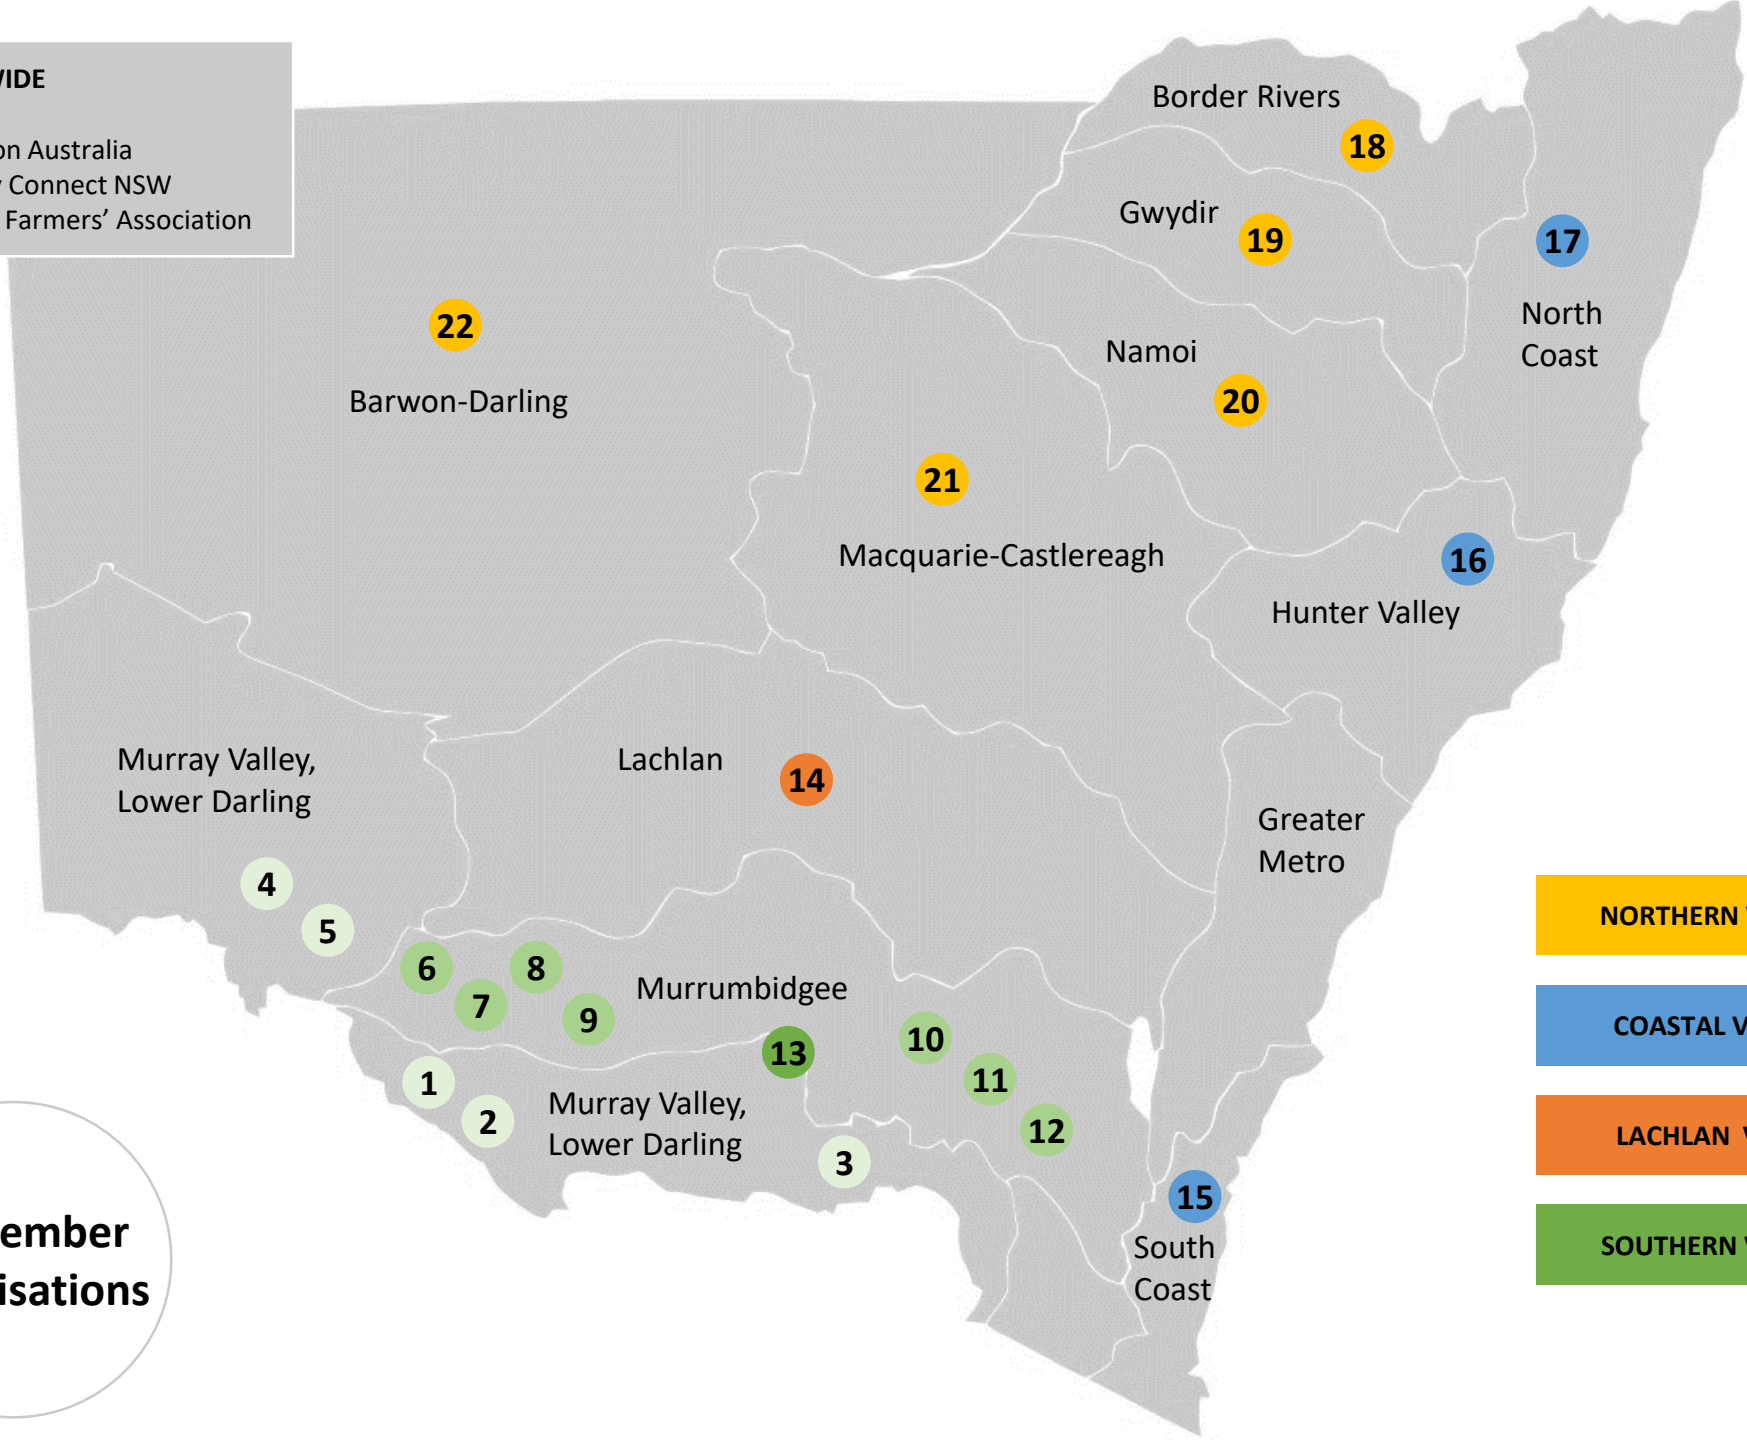

STATE-WIDE

- 23) Cotton Australia
- 24) Dairy Connect NSW
- 25) NSW Farmers' Association

NORTHERN VALLEYS

COASTAL VALLEYS

LACHLAN VALLEY

SOUTHERN VALLEYS

25 Member Organisations

LEGEND

SOUTHERN VALLEYS

- 1) Murray Irrigation Ltd.
- 2) Murray Valley Private Diverters Inc.
- 3) West Corurgan Private Irrigation District
- 4) South Western Water Users' Assoc.
- 5) Western Murray Irrigation Ltd.

- 13) Ricegrowers' Association of Australia

LACHLAN VALLEY

- 14) Lachlan Valley Water

COASTAL VALLEYS

- 15) Bega Cheese Ltd.
- 16) Hunter Valley Water Users' Association
- 17) Richmond Wilson Combined Water Users' Association

NORTHERN VALLEYS

- 18) Border Rivers Food and Fibre
- 19) Gwydir Valley Irrigators Association Inc.
- 20) Namoi Water
- 21) Macquarie River Food and Fibre
- 22) Barwon-Darling Water