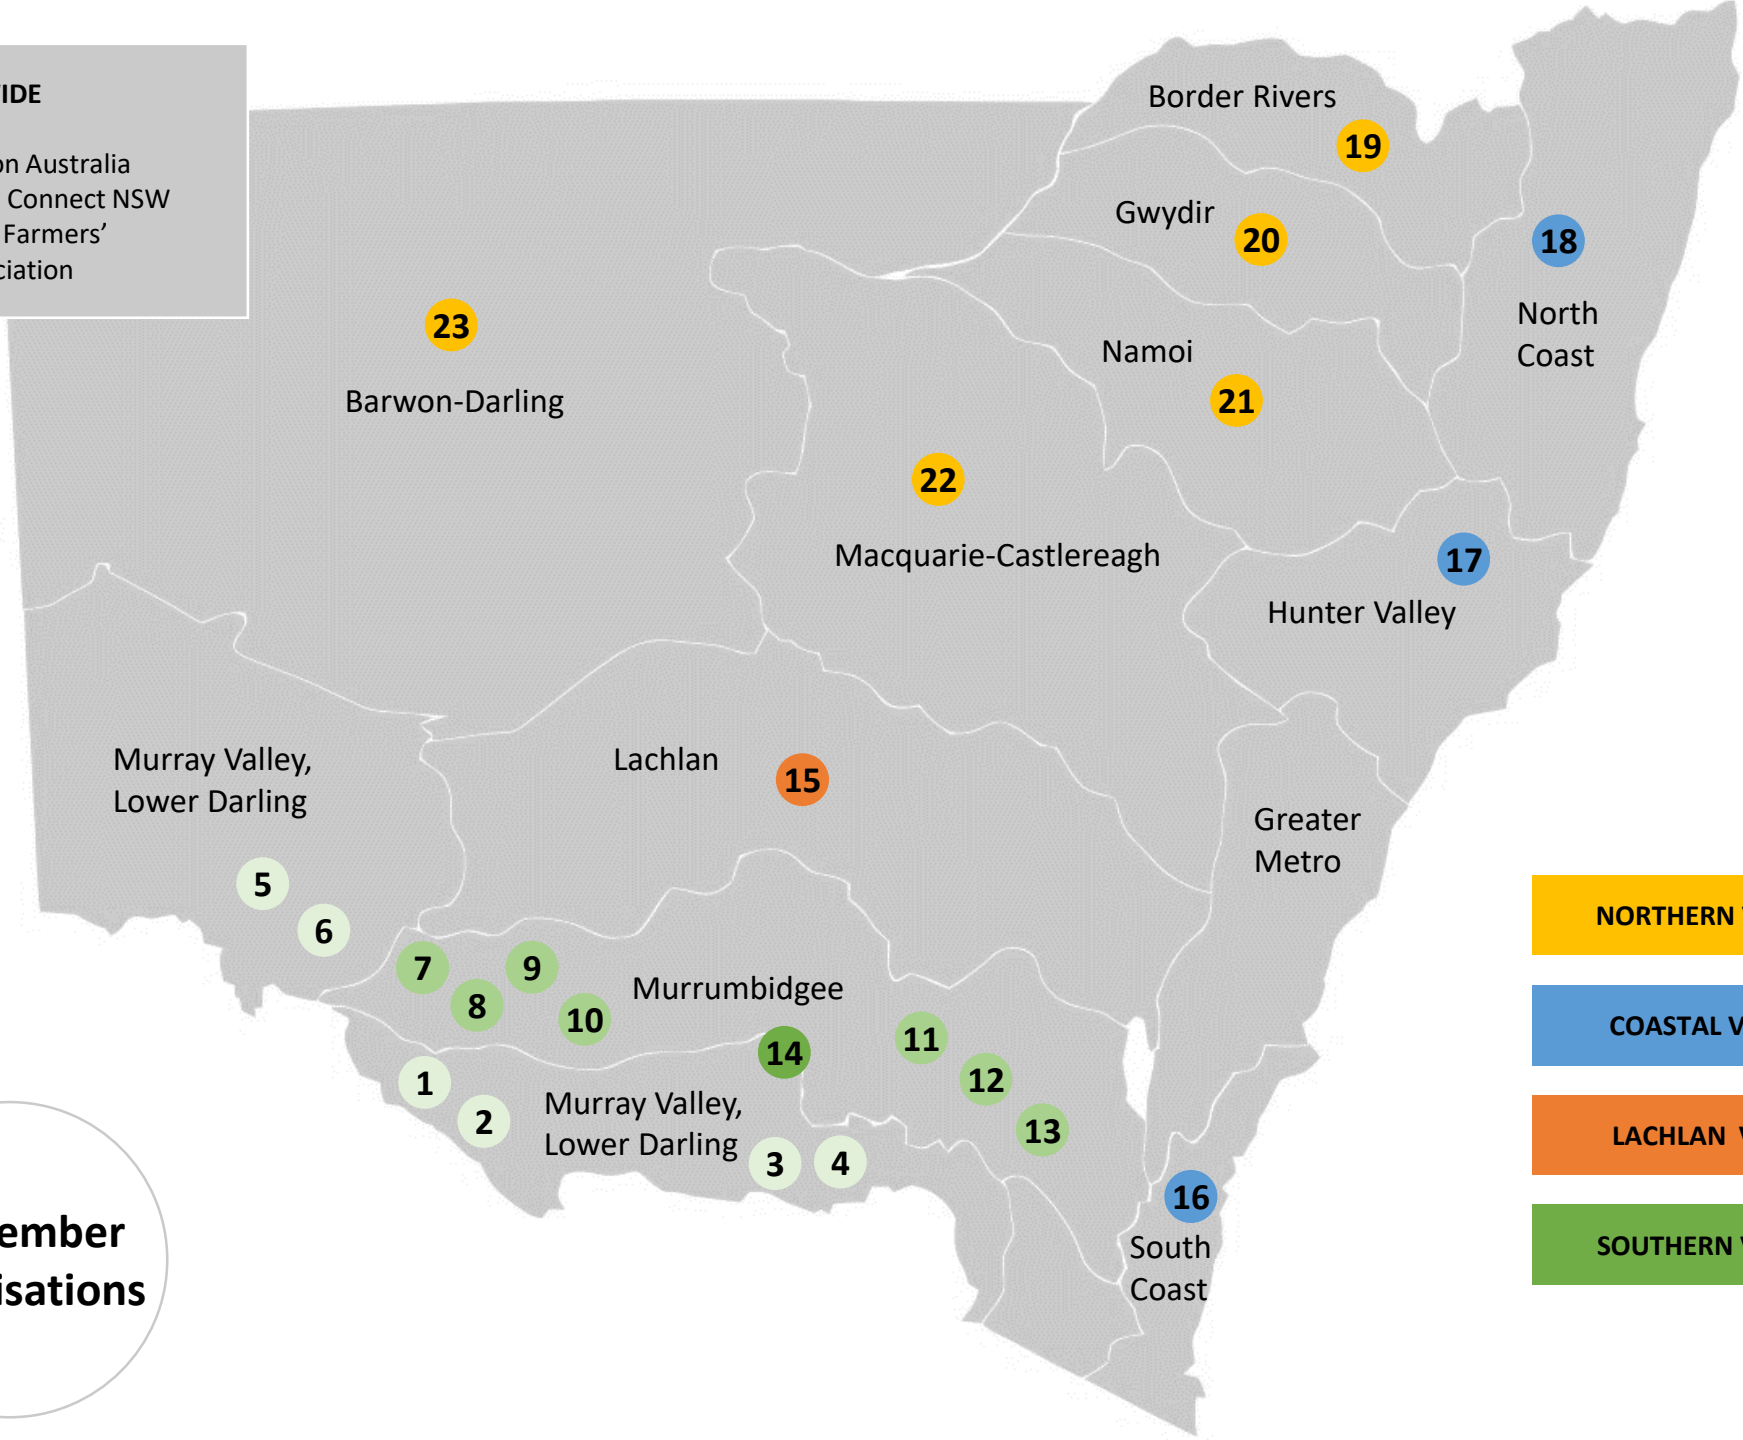

**STATE-WIDE**

- A) Cotton Australia
- B) Dairy Connect NSW
- C) NSW Farmers' Association

**NORTHERN VALLEYS**

**COASTAL VALLEYS**

**LACHLAN VALLEY**

**SOUTHERN VALLEYS**

**26 Member Organisations**

## SOUTHERN VALLEYS

- 1) Murray Irrigation Ltd.
- 2) Murray Valley Private Diverters Inc.
- 3) Southern Riverina Irrigators
- 4) West Corugan Private Irrigation District
- 5) South Western Water Users' Assoc.
- 6) Western Murray Irrigation Ltd.

## LACHLAN VALLEY

- 15) Lachlan Valley Water

## NORTHERN VALLEYS

- 19) Border Rivers Food and Fibre
- 20) Gwydir Valley Irrigators Association Inc.
- 21) Namoi Water
- 22) Macquarie River Food and Fibre
- 23) Barwon-Darling Water